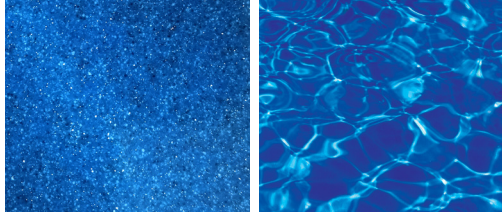

The Amalfi Spa

The Amalfi Spa with Spillover

Spa Size

2.05m

length: 2.05m width: 2.05m depth: 0.90m

Note: Dimensions are of the swimming pool shell only and may be rounded.

Shimmer Colour Range

Sapphire Blue

Crystal Blue

Diamond Sand

Aquamarine

Shimmer White

Silver Grey

Graphite Grey

Ebony Blue

Note: Colours are examples only and may vary from the finished product.

Every spa in the Leisure Pools range is offered with the same colour options as our composite fibreglass swimming pools, enabling you to perfectly colour match your pool and spa combination. Stand alone spas create an