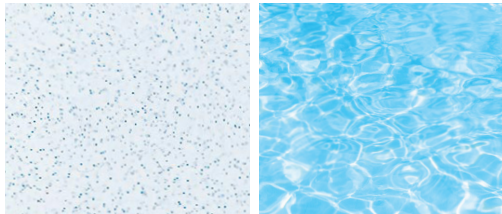

Crystal Blue

Diamond Sand

Aquamarine

Shimmer White

Silver Grey

Graphite Grey

Ebony Blue

Note: Colours are examples only and may vary from the finished product.

Every spa in the Leisure Pools range is offered with the same colour options as our composite fibreglass swimming pools, enabling you to perfectly colour match your pool and spa combination. Stand alone spas create an