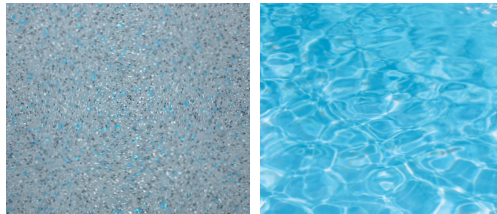

Crystal Blue

Diamond Sand

Aquamarine

Shimmer White

Silver Grey

Graphite Grey

Ebony Blue

Note: Colours are examples only and may vary from the finished product.

Every spa in the Leisure Pools range is offered with the same colour options as our composite fibreglass swimming pools, enabling you to perfectly colour match your pool and spa combination. Stand alone spas create an