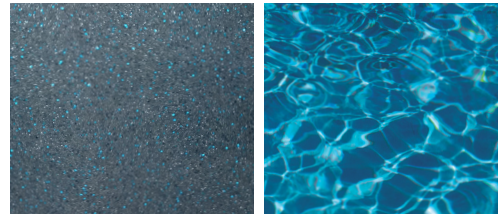

Crystal Blue

Diamond Sand

Aquamarine

Shimmer White

Silver Grey

Graphite Grey

Ebony Blue

Note: Colours are examples only and may vary from the finished product.

Every spa in the Leisure Pools range is offered with the same colour options as our composite fibreglass swimming pools, enabling you to perfectly colour match your pool and spa combination. Stand alone spas create an