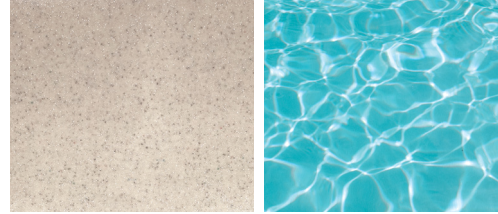

The Amalfi Spa

The Amalfi Spa with Spillover

Spa Size

2.05m

length: 2.05m width: 2.05m depth: 0.90m

Note: Dimensions are of the swimming pool shell only and may be rounded.

Shimmer Colour Range

Sapphire Blue

Crystal Blue

Diamond Sand

Aquamarine

Shimmer White

Silver Grey

Graphite Grey

Ebony Blue

Note: Colours are examples only and may vary from the finished product.

Every spa in the Leisure Pools range is offered with the same colour options as our composite fibreglass swimming pools, enabling you to perfectly colour match your pool and spa combination. Stand alone spas create an