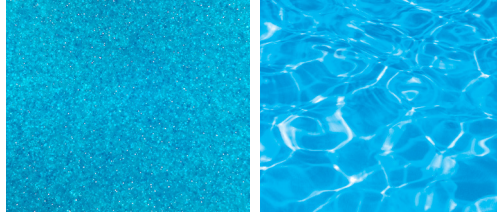

The Amalfi Spa

The Amalfi Spa with Spillover

Spa Size

2.05m

length: 2.05m width: 2.05m depth: 0.90m

Note: Dimensions are of the swimming pool shell only and may be rounded.

Shimmer Colour Range

Sapphire Blue

Crystal Blue

Diamond Sand

Aquamarine

Shimmer White

Silver Grey

Graphite Grey

Ebony Blue

Note: Colours are examples only and may vary from the finished product.

Every spa in the Leisure Pools range is offered with the same colour options as our composite fibreglass swimming pools, enabling you to perfectly colour match your pool and spa combination. Stand alone spas create an