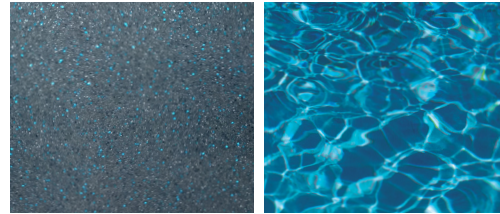

With an optional spillover ledge that can flow into your pool, this compact spa is a wonderful addition to your pool project or home, adding versatility and elegance to your outdoor space. Whether you choose to install The Capri Spa alongside your Leisure Pool or in a separate space, this tranquil spa is the perfect solution to enhance your outdoor entertainment area.

Spa Size

1.80m

length: 1.80m width: 1.60m depth: 0.90m

Note: Dimensions are of the swimming pool shell only and may be rounded.

Shimmer Colour Range

Sapphire Blue

Crystal Blue

Diamond Sand

Aquamarine

Shimmer White

Silver Grey

Graphite Grey

Ebony Blue

Note: Colours are examples only and may vary from the finished product.

Every spa in the Leisure Pools range is offered with the same colour options as our composite fibreglass swimming pools, enabling you to perfectly colour match your pool and spa combination. Stand alone spas create an additional entertainment space for