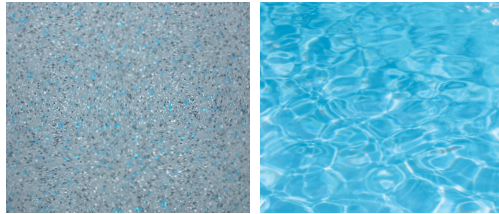

The Capri Spa

Transform your home into a relaxing haven. A perfect addition to your life that offers all the benefits of a tranquil spa, with ample seating, and functional design.

While integrated spa options are popular, stand alone spas offer unique benefits, such as creating private and extra entertainment space, that integrated spa options cannot match. This versatile and spacious alternative can be installed either next to your pool or as a separate stand alone feature. The open seating design provides room for a relaxing and therapeutic water massage experience to help soothe your mind and body.

With an optional spillover ledge that can flow into your pool, this compact spa is a wonderful addition to your pool project or home, adding versatility and elegance to your outdoor space. Whether you choose to install The Capri Spa alongside your Leisure Pool or in a separate space, this tranquil spa is the perfect solution to enhance your outdoor entertainment area.

Spa Size

1.80m

length: 1.80m width: 1.60m depth: 0.90m

Note: Dimensions are of the swimming pool shell only and may be rounded.

Shimmer Colour Range

Sapphire Blue

Crystal Blue

Diamond Sand

Aquamarine

Shimmer White

Silver Grey

Graphite Grey

Ebony Blue

Note: Colours are examples only and may vary from the finished product.

Every spa in the Leisure Pools range is offered with the same colour options as our composite fibreglass swimming pools, enabling you to perfectly colour match your pool and spa combination. Stand alone spas create an additional entertainment space for