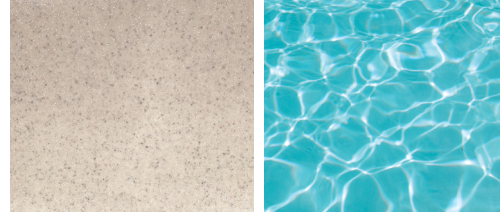

With an optional spillover ledge that can flow into your pool, this compact spa is a wonderful addition to your pool project or home, adding versatility and elegance to your outdoor space. Whether you choose to install The Capri Spa alongside your Leisure Pool or in a separate space, this tranquil spa is the perfect solution to enhance your outdoor entertainment area.

Spa Size

1.80m

length: 1.80m width: 1.60m depth: 0.90m

Note: Dimensions are of the swimming pool shell only and may be rounded.

Shimmer Colour Range

Sapphire Blue

Crystal Blue

Diamond Sand

Aquamarine

Shimmer White

Silver Grey

Graphite Grey

Ebony Blue

Note: Colours are examples only and may vary from the finished product.

Every spa in the Leisure Pools range is offered with the same colour options as our composite fibreglass swimming pools, enabling you to perfectly colour match your pool and spa combination. Stand alone spas create an additional entertainment space for