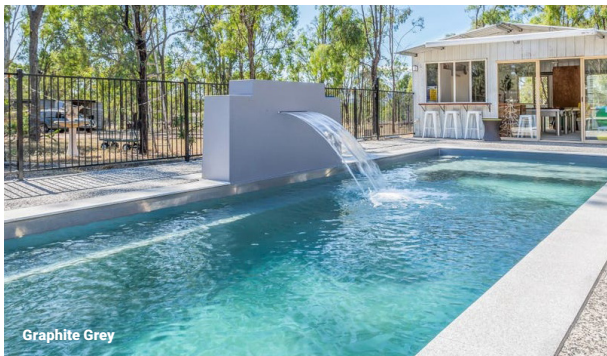

## The Reflection with Splash Deck Style matched with splash.

Taking the core elements of the ever popular Reflection, the addition of a splash deck takes it to a new level.

This celebrated splash deck is a great addition to The Reflection pool. It not only makes it more visually stunning, but it also creates a versatile space. Additionally, the splash deck can be transformed into an exciting water feature. Just add some bubbler jets in the floor and let the show begin! It's no secret The Reflection with Splash Deck makes an already outstanding pool that much better.

## Features & Benefits

- Full Width Splash Deck
- Full Length Bench Seat
- Large Swim Area
- Dual Entry & Exit Steps
- Gradually Sloping Pool Floor